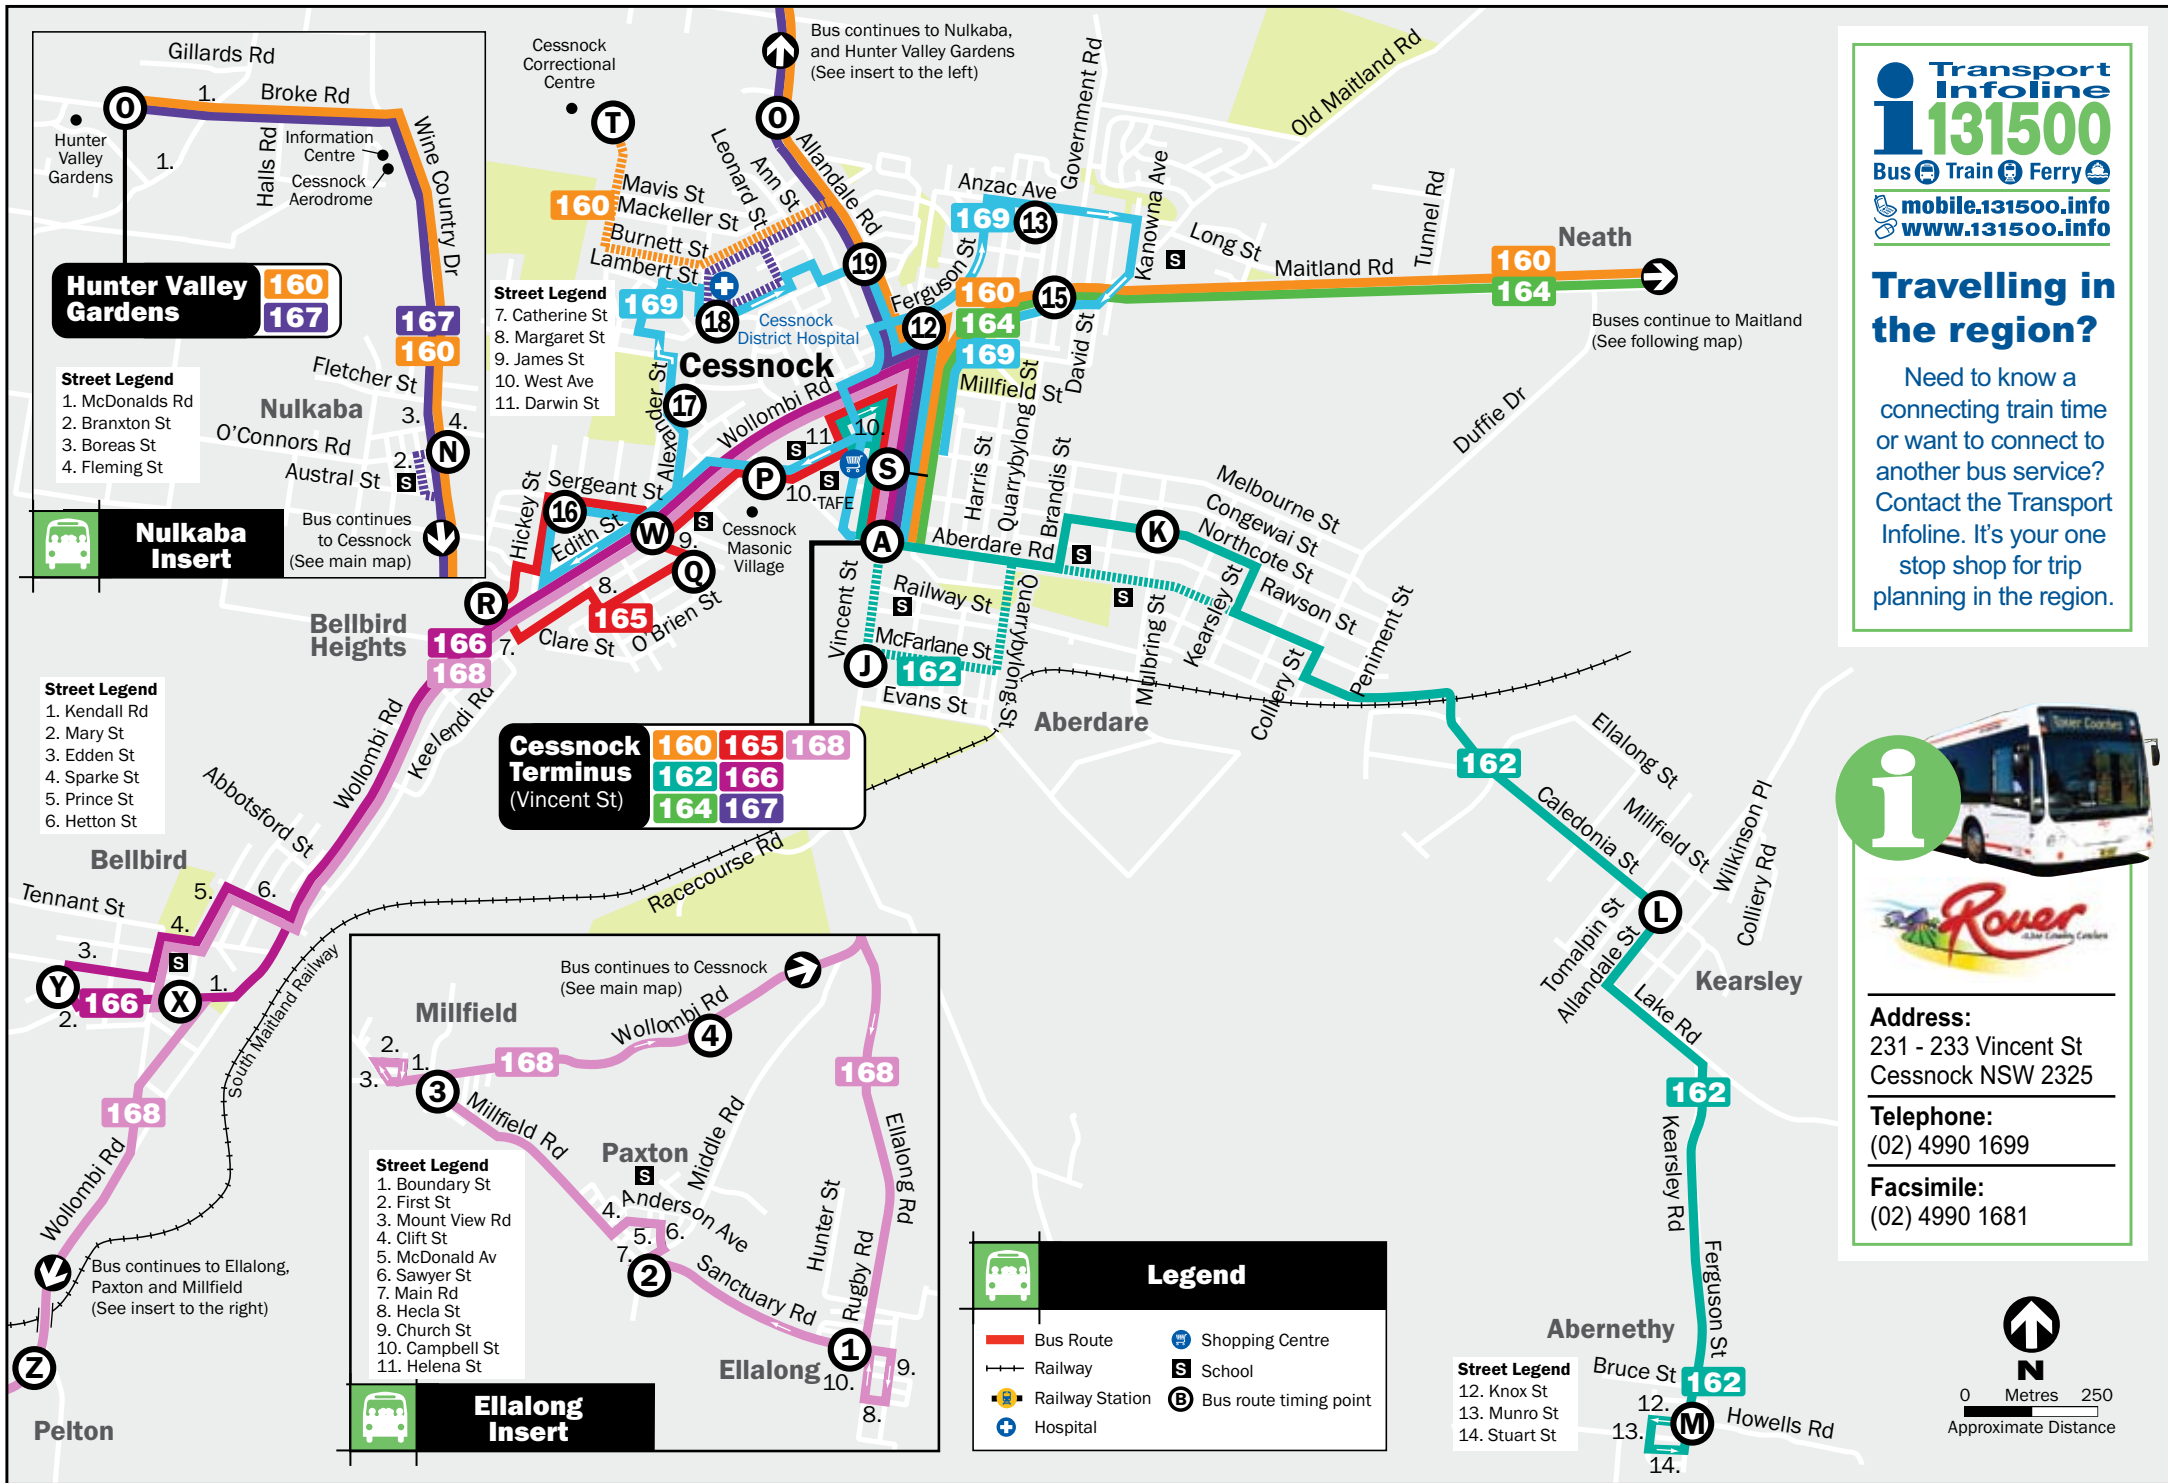

## Travelling in the region?

Need to know a connecting train time or want to connect to another bus service? Contact the Transport Infoline. It's your one stop shop for trip planning in the region.

**Address:**  
 231 - 233 Vincent St  
 Cessnock NSW 2325

**Telephone:**  
 (02) 4990 1699

**Facsimile:**  
 (02) 4990 1681

**Hunter Valley Gardens**  
 160  
 167

**Street Legend**  
 1. McDonalds Rd  
 2. Branxton St  
 3. Boreas St  
 4. Fleming St

**Nulkaba Insert**  
 Bus continues to Cessnock (See main map)

**Street Legend**  
 1. Kendall Rd  
 2. Mary St  
 3. Edden St  
 4. Sparke St  
 5. Prince St  
 6. Hetton St

**Cessnock Terminus (Vincent St)**  
 160 165 168  
 162 166  
 164 167

**Street Legend**  
 1. Boundary St  
 2. First St  
 3. Mount View Rd  
 4. Clift St  
 5. McDonald Av  
 6. Sawyer St  
 7. Main Rd  
 8. Hecla St  
 9. Church St  
 10. Campbell St  
 11. Helena St

**Ellalong Insert**

**Legend**

- Bus Route
- Railway
- Railway Station
- Hospital
- Shopping Centre
- School
- Bus route timing point

**Street Legend**  
 12. Knox St  
 13. Munro St  
 14. Stuart St

0 Metres 250  
 Approximate Distance