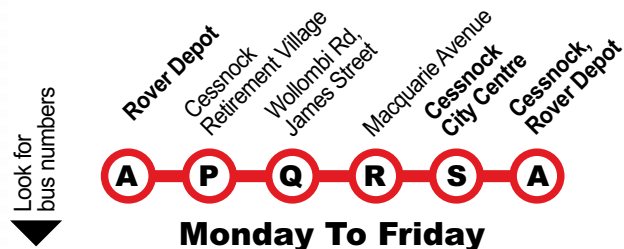

# 165 West Cessnock Hoppa

## Monday To Friday

AM	<b>165</b>	9.30	9.35	9.40	9.45	9.50	9.55
	<b>165</b>	11.30	11.35	11.40	11.45	11.50	12.00

**Route 165 does not operate on Saturday, Sunday or Public Holidays.**