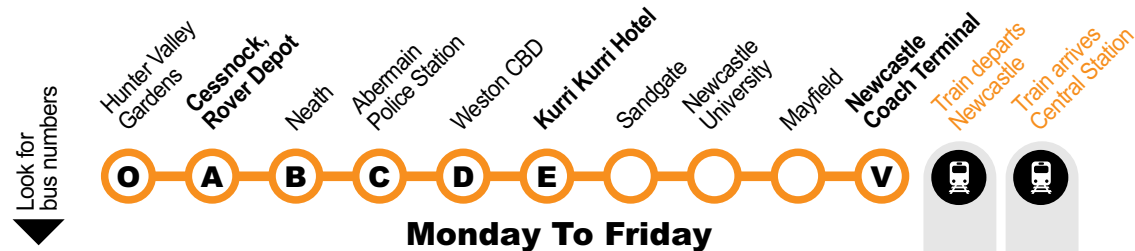

160

Cessnock To Newcastle via Kurri Kurri

Includes Services to Newcastle University

AM	160	...	7.00	7.08	7.12	7.15	7.20	7.55	...	8.00	8.15	W8.23	11.10
	160	...	S7.15	S7.23	S7.27	S7.30	S7.35	S8.10	S8.20
PM	160	...	9.00	9.08	9.12	9.15	9.20	9.55	10.00	...	10.15	10.28	1.10
	160	...	2.00	2.08	2.12	2.15	2.20	2.55	...	3.00	3.15	3.28	6.09
	160	3.40	4.00	4.08	4.12	4.15	4.20	4.55	...	5.00	5.15	5.20	8.10

Saturday

AM	160	...	7.15	7.23	7.27	7.30	7.35	8.00	...	8.05	8.15	8.30	11.09
PM	160	D3.45	4.00	4.08	4.12	4.15	4.20	4.55	...	5.00	5.15	5.20	8.09

Explanations (for Route 160)

- D** - Bus departs Cessnock Corrective Centre at 3.45pm. Change at Rover Depot for Newcastle service.
- S** - School Days Only.
- W** - Alight at Wickham station.

Route 160 does not operate on Sunday or Public Holidays.

160 Newcastle to Cessnock via Kurri Kurri

Includes Services from Newcastle University

	Look for bus numbers	Train departs Central Station	Train arrives Newcastle	Newcastle Coach Terminal	Mayfield	Newcastle University	Sandgate	Kurri Kurri Hotel	Weston CBD	Abermain Police Station	Neath	Cessnock, Rover Depot	Cessnock, Corrective Centre	Hunter Valley Gardens
				V				E	D	C	B	A	T	O
				Bay 4										
Monday To Friday														
AM	160	5.15	W8.04	8.15	8.25	...	8.30	9.05	9.10	9.18	9.20	9.30	...	9.40
	160	7.18	C10.14	10.15	10.25	...	10.30	11.05	11.10	11.18	11.20	11.30
PM	160	S3.30	S3.35	S4.10	S4.15	S4.18	S4.23	S4.30
	160	12.15	C2.57	3.15	3.25	...	3.30	4.05	4.10	4.18	4.20	4.30
	160	2.15	5.02	5.15	5.25	5.35	5.40	6.15	6.20	6.23	6.25	6.30
Saturday														
AM	160	4.45	7.49	8.15	8.25	...	8.30	9.05	9.10	9.13	9.17	9.30	X9.45	9.45
PM	160	2.15	5.01	5.15	5.25	...	5.30	5.55	6.00	6.05	6.08	6.15

Explanations (for Route 160)

- C** - Alight at Civic station.
- W** - Alight at Wickham station.
- S** - School Days Only.
- X** - Change for Cessnock Corrective Centre.

Route 160 does not operate on Sunday or Public Holidays.